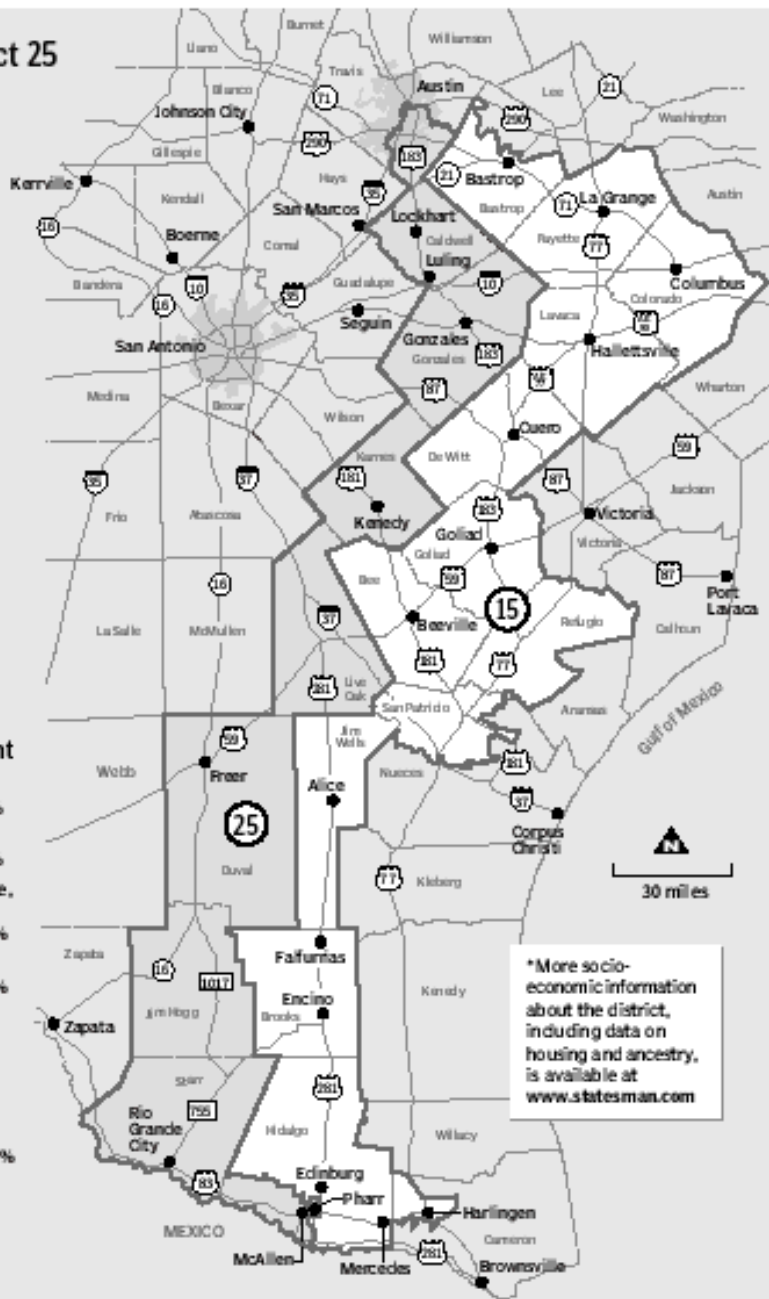

A profile of District 25

Population: 651,619

Mean household income: \$38,148

Incumbent: None

Past voting

Based on the 2002 general election for statewide offices.

Ethnicity and race

Educational attainment

Employment

*More socio-economic information about the district, including data on housing and ancestry, is available at www.statesman.com

A profile of District 15

Population: 651,619

Mean household income: \$39,024