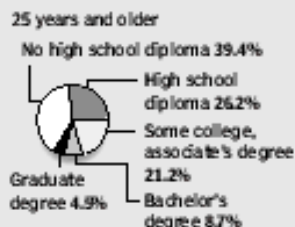

Educational attainment